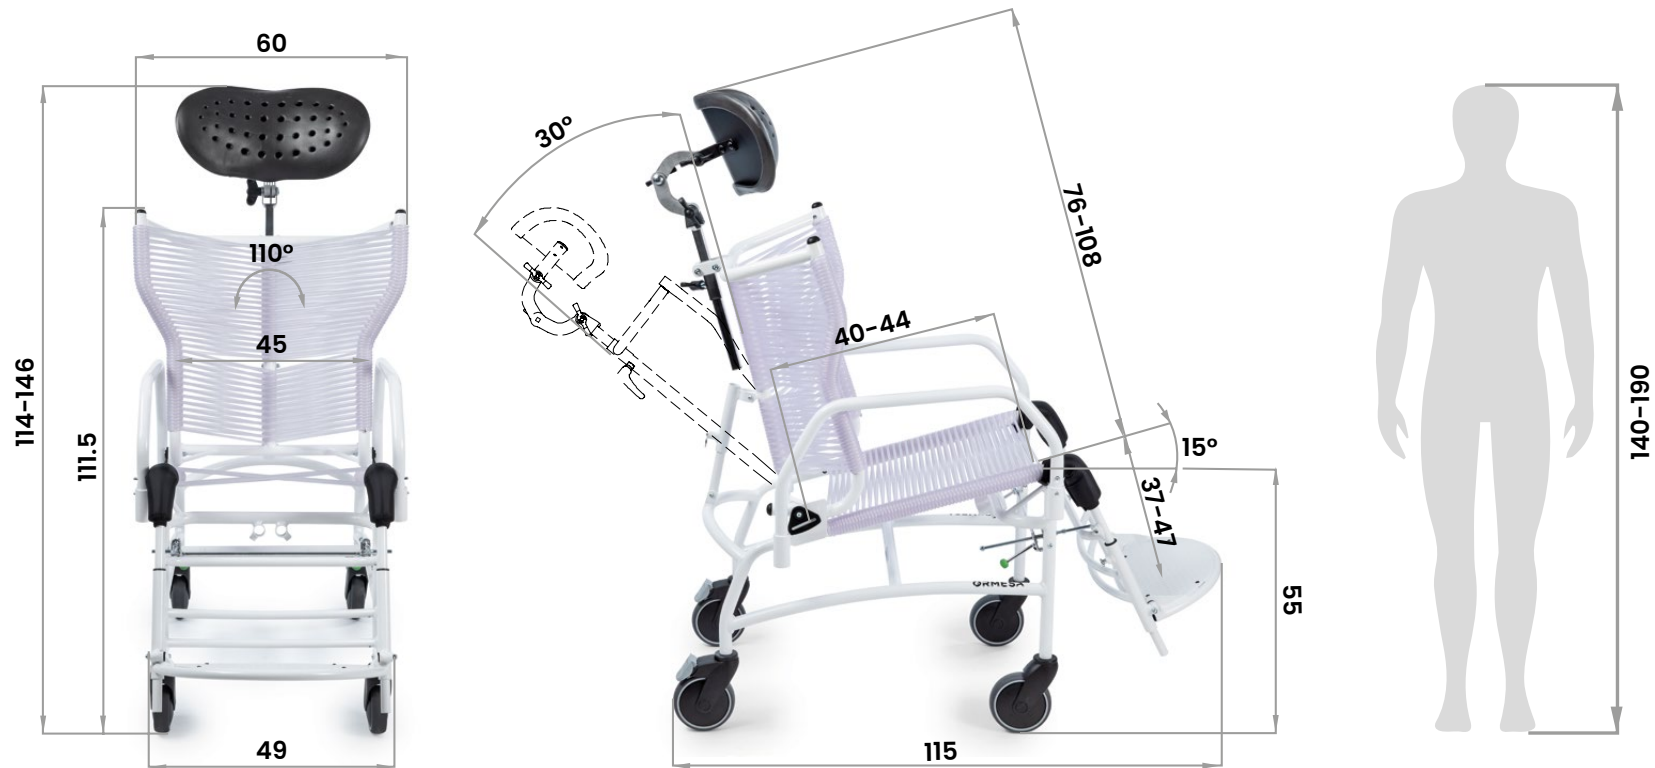

The **wrapping backrest** has a **"V" shape** for a better containment of the trunk and it can be fixed in two positions in order to have different depth adjustment of the seat, thanks to the back rack locking.

The **ergonomic seat** has a 15° tilt in order to prevent the User from slipping forward

The **reclining backrest and legrest** allow the caregiver to place the user semi-reclined or seated, keeping the **lateral containment of the trunk-pelvis** constant.

Tip-up footrest

It is adjustable in height and turnable to facilitate the approaching of the care giver and the sitting and standing up of the user.

Wheels

12 cm diameter. Back wheels with brake.

Components

834 Abduction block
adjustable in depth.

894 45° pelvic belt

DuecentoTre5 Doccia

sizes and weight

Total Weight 15 Kg Max. Load 110 Kg

COMPANY WITH
QUALITY SYSTEM
CERTIFIED BY DNV GL
= ISO 13485 =

Ormesa srl - Via A. Da Sangallo, 1 | 06034 Foligno (PG) - ITALY
Tel. +39 0742 22927 | FAX +39 0742 22637 | info@ormesa.com